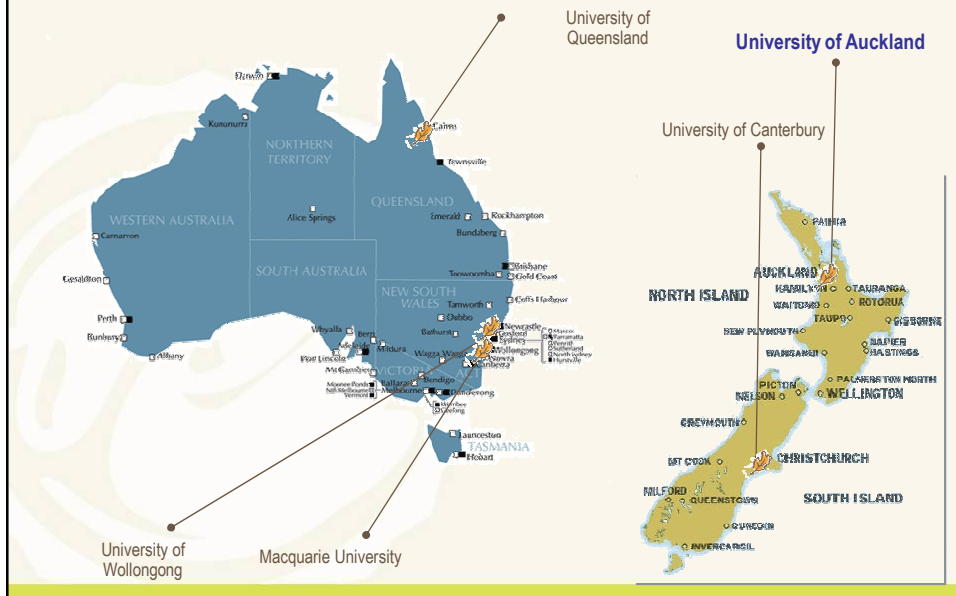

What is the SAF program?

THE STUDY ABROAD FOUNDATION
AN INTERNATIONAL UNIVERSITY NETWORK

什麼是SAF海外名校訪學計劃?

The **SAF program** is a Visiting Student program which allows you to:

- Study at a SAF partner university for one year or one semester
- Learn English language as part of the program (if needed).
- Get academic credit transfer (when possible).

- SAF program fees per semester:
US\$13,135 (that's about NT\$ 443693*)

*On April 16th 2009

SAF Member Universities (Australia and New Zealand)

THE STUDY ABROAD FOUNDATION
AN INTERNATIONAL UNIVERSITY NETWORK

- Location: Auckland,
- New Zealand

THE STUDY ABROAD FOUNDATION
AN INTERNATIONAL UNIVERSITY NETWORK

THE UNIVERSITY OF AUCKLAND
NEW ZEALAND
Te Whare Wānanga o Tāmaki Makaurau

- Date founded: 1883
- Minimum TOEFL: 550/213/80
- Required GPA: 3.0/4.0

THE UNIVERSITY OF AUCKLAND
NEW ZEALAND
Te Whare Wānanga o Tāmaki Makaurau

THE STUDY ABROAD FOUNDATION
AN INTERNATIONAL UNIVERSITY NETWORK

- Top programs: engineering, science, business, sociology and Maori studies.